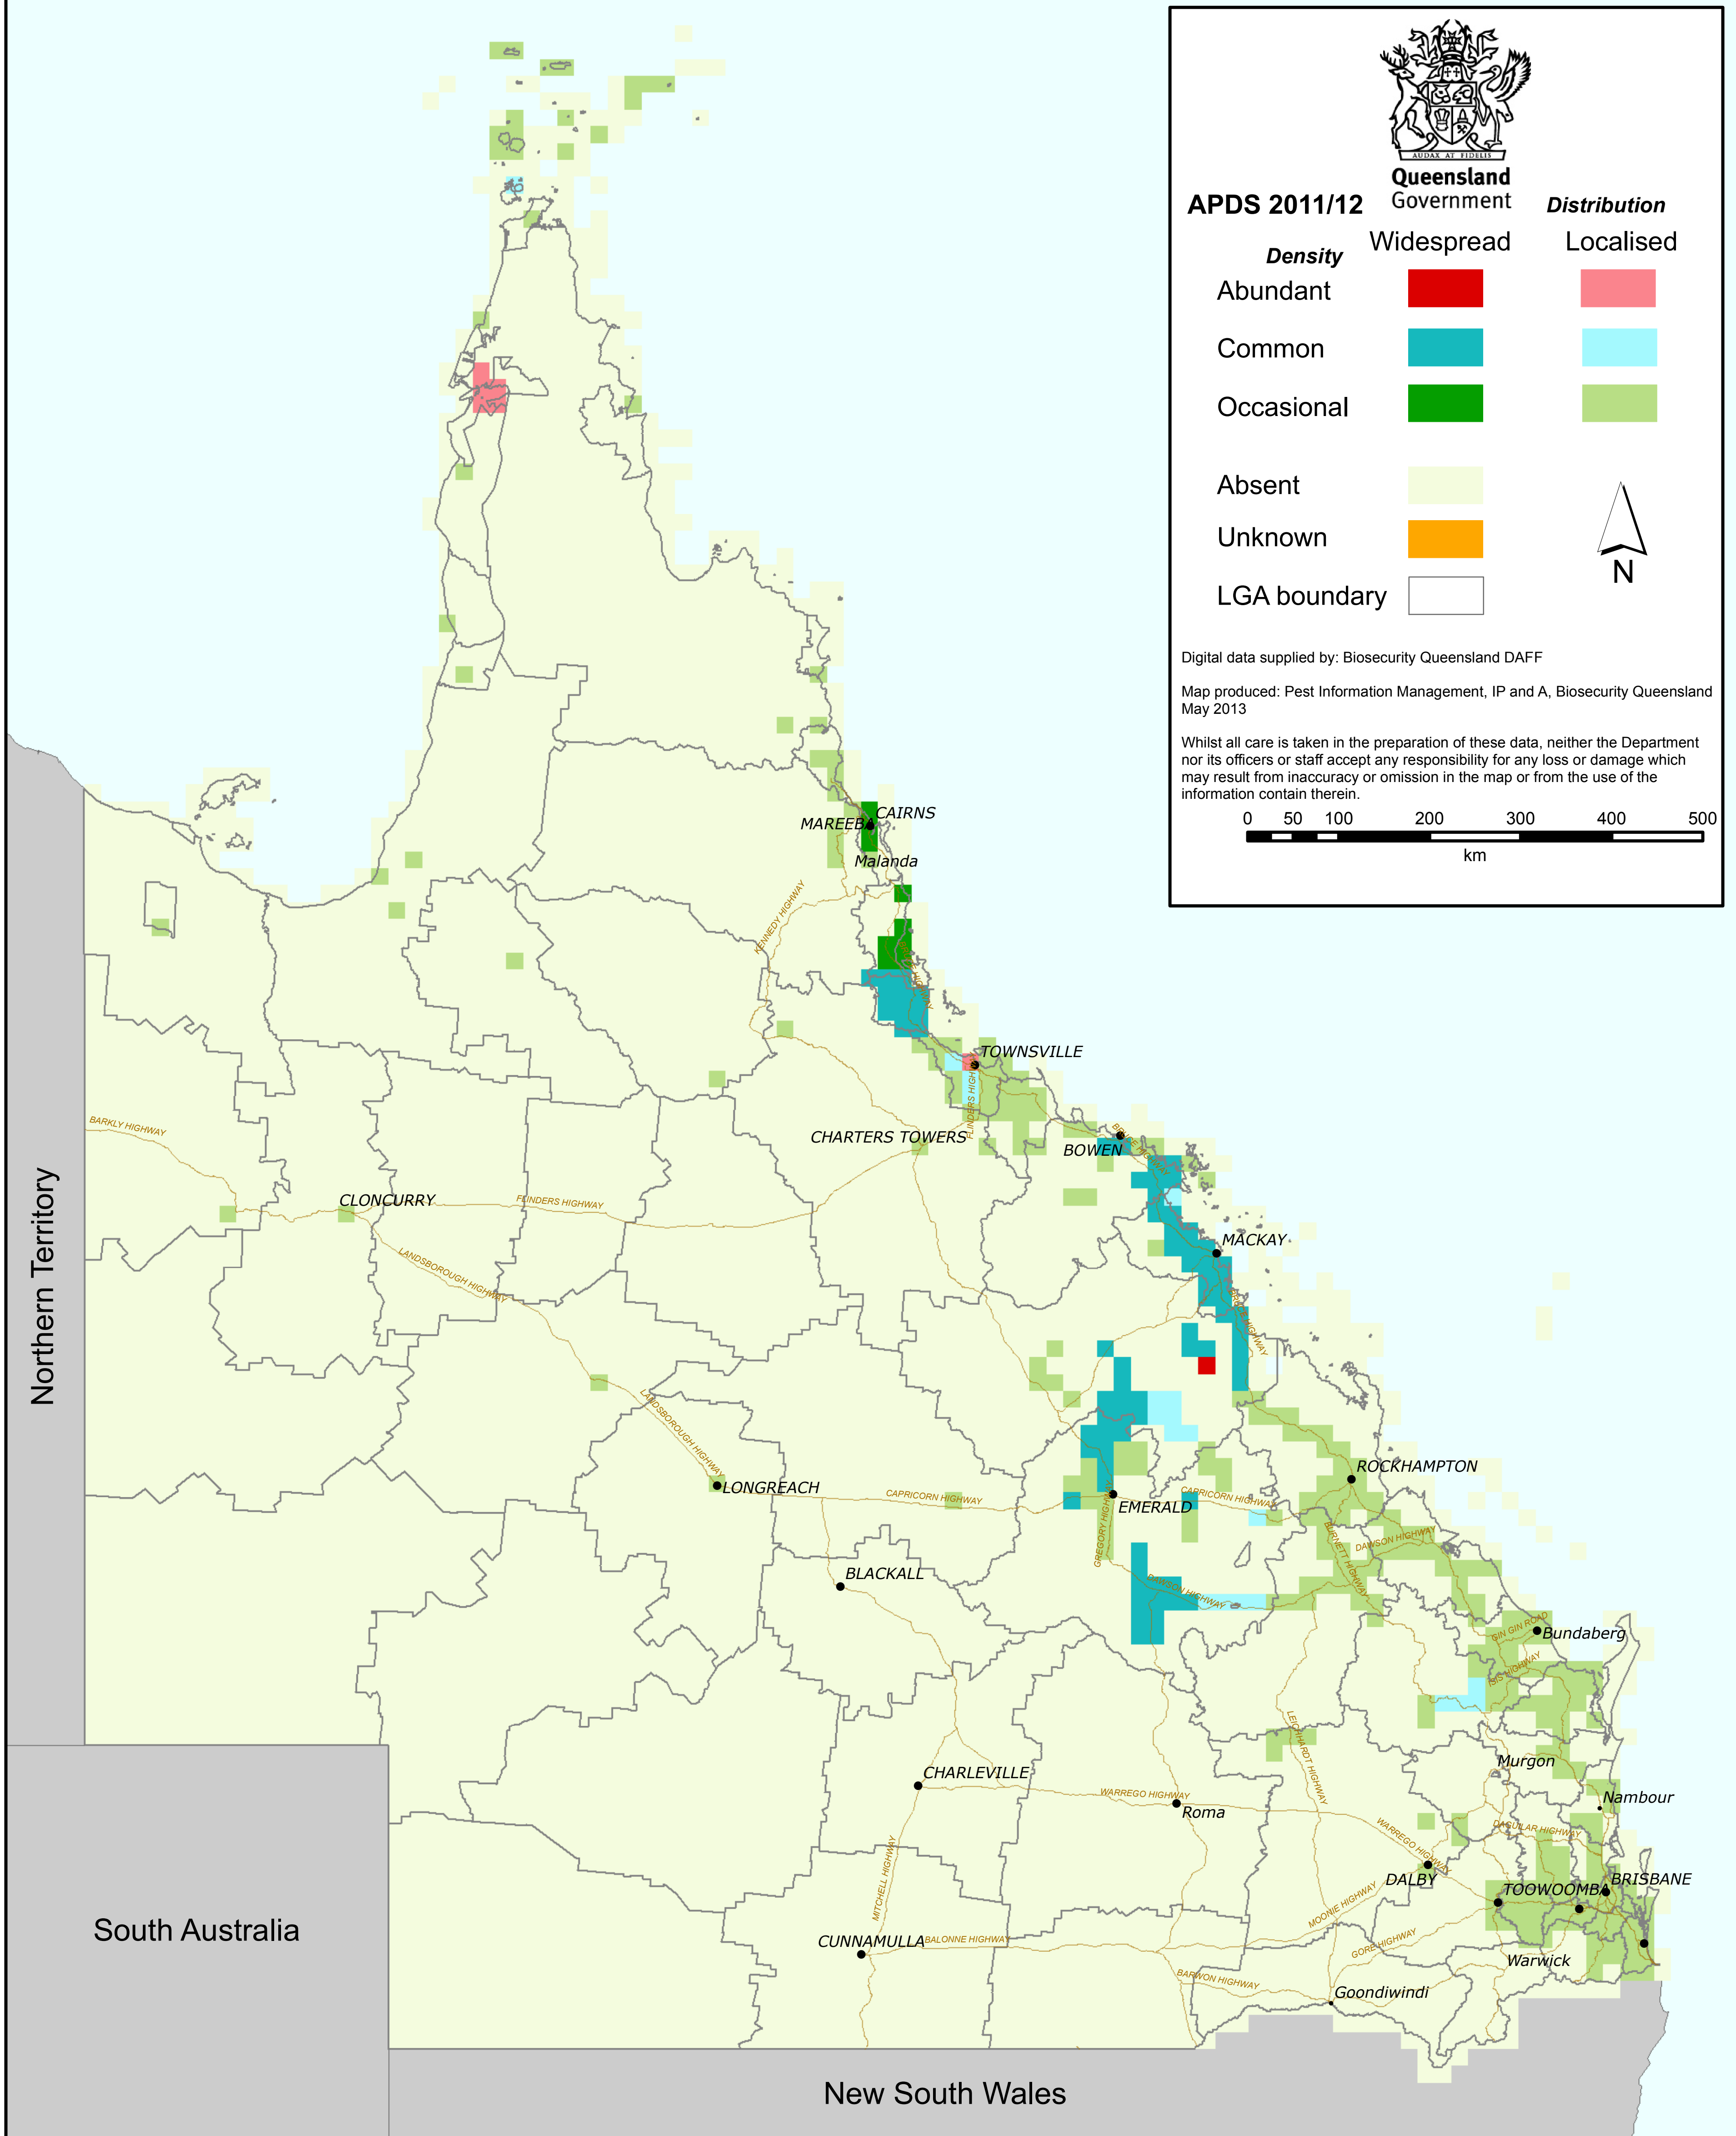

LEUCAENA (NATURALISED)

(Leucaena leucocephala)

QUEENSLAND DISTRIBUTION 2011/2012

Queensland Government

APDS 2011/12

Distribution

Density	Widespread	Localised
Abundant		
Common		
Occasional		
Absent		
Unknown		
LGA boundary		

Digital data supplied by: Biosecurity Queensland DAFF

Map produced: Pest Information Management, IP and A, Biosecurity Queensland May 2013

Whilst all care is taken in the preparation of these data, neither the Department nor its officers or staff accept any responsibility for any loss or damage which may result from inaccuracy or omission in the map or from the use of the information contain therein.